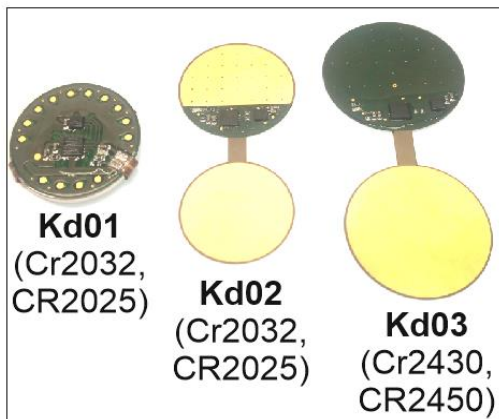

types of chip

installation principle

if there is not enough space - use lower battery

brand	model	year	key foto	chip	battery original	note	how to open key
Alfa Romeo	Gullia	2017		KD01			
Audi	A3	2017		KD01 + CR2025	CR2032		https://www.youtube.com/watch?v=nQulfdOJ3_U
Audi	A5	2019		KD02 + CR2025	CR2032		https://www.youtube.com/watch?v=4kQqP-C_GRE
Audi	A6	2016		KD02+CR2025	CR2032		https://www.youtube.com/watch?v=epcznggBahw
Audi	A6	2019		KD01 + CR2025	CR2032		https://www.youtube.com/watch?v=FoHhUVD1_GQ
Audi	A7	2011		KD02+CR2025	CR2032		https://www.youtube.com/watch?v=epcznggBahw
Audi	A8	2017		KD02+CR2025	CR2032		https://www.youtube.com/watch?v=epcznggBahw
Audi	Q5	2016		KD02			
Audi	Q7	2018		KD02+CR2025	CR2032		https://www.youtube.com/watch?v=4kQqP-C_GRE
Audi	RS6	2017		KD02+CR2025	CR2032		https://www.youtube.com/watch?v=4kQqP-C_GRE

Audi	RS6	2018		KD02+CR2025	CR2032	https://www.youtube.com/watch?v=4kQqP-C_GRE
Audi	S8	2007		KD01	CR2032	https://www.youtube.com/watch?v=2aNfmivuA2A
Audi	S8	2017		KD01 + CR2025	CR2032	https://www.youtube.com/watch?v=FoHhUVD1_GQ
BMW	3 cabrio	2013				
BMW	5	2009		KD02	CR2032	https://www.youtube.com/watch?v=-MfVY-CkDyM
BMW	7	2016		KD02	CR2032	https://www.youtube.com/watch?v=6FeBg5lkNys
BMW	F11	2015		KD03	CR2450	https://www.youtube.com/watch?v=BPpwkTLZpM0
BMW	540i	2017		KD02	CR2032	https://www.youtube.com/watch?v=4VH1ykt-LA
BMW	X1	2018		KD02	CR2032	https://www.youtube.com/watch?v=4VH1ykt-LA
BMW	X3	2016		KD03	CR2450	https://www.youtube.com/watch?v=BPpwkTLZpM0
BMW	X4	2018		KD03	CR2450	https://www.youtube.com/watch?v=BPpwkTLZpM0
Citroen	C4 Spacetourer	2015		KD01+CR2025	CR2032	https://www.youtube.com/watch?v=47SOjqQkvT4
Ferrari		2018		KD02	2025	
Ford	C-Max	2018		KD01+CR2025	CR2032	https://www.youtube.com/watch?v=hfLl9hLNHdw
Ford	C-Max	2012		KD01+CR2025	CR2032	https://www.youtube.com/watch?v=hfLl9hLNHdw