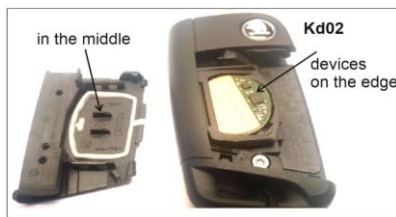

types of chip

installation principle

if there is not enough space - use lower battery

brand	model	year	key foto	chip	battery original	note	how to open key
Alfa Romeo	Gullia	2017		KD01			
Audi	A3	2017		KD01 + CR2025	CR2032		https://www.youtube.com/watch?v=nQulfdOJ3_U
Audi	A5	2019		KD02 + CR2025	CR2032		https://www.youtube.com/watch?v=4kQqP-C_GRE
Audi	A6	2016		KD02+CR2025	CR2032		https://www.youtube.com/watch?v=epcznggBahw
Audi	A6	2019		KD01 + CR2025	CR2032		https://www.youtube.com/watch?v=FoHhUVD1_GQ
Audi	A7	2011		KD02+CR2025	CR2032		https://www.youtube.com/watch?v=epcznggBahw
Audi	A8	2017		KD02+CR2025	CR2032		https://www.youtube.com/watch?v=epcznggBahw
Audi	Q5	2016		KD02			
Audi	Q7	2018		KD02+CR2025	CR2032		https://www.youtube.com/watch?v=4kQqP-C_GRE
Audi	RS6	2017		KD02+CR2025	CR2032		https://www.youtube.com/watch?v=4kQqP-C_GRE