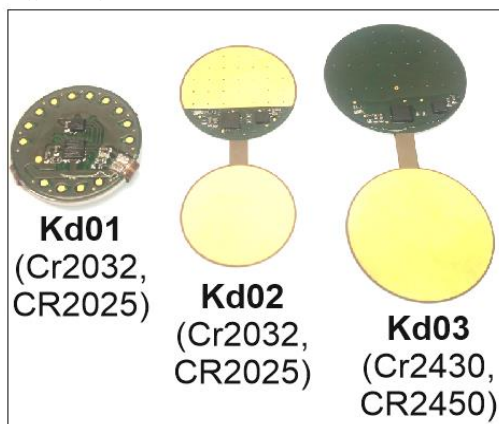

if there is not enough space - use lower battery

types of chip

installation principle

brand	model	year	key foto	chip	battery original	note	how to open key
Alfa Romeo	Gulia	2017		KD01			
Audi	A3	2017		KD01 + CR2025	CR2032		https://www.youtube.com/watch?v=nQulfdQI3_U
Audi	A5	2019		KD02 + CR2025	CR2032		https://www.youtube.com/watch?v=4kQgP-C_GRE
Audi	A6	2016		KD02+CR2025	CR2032		https://www.youtube.com/watch?v=epcznggBahw
Audi	A6, A7, A8	2019		KD01 + CR2025	CR2032		https://www.youtube.com/watch?v=FoHhUVD1_GQ
Audi	A7	2011		KD02+CR2025	CR2032		https://www.youtube.com/watch?v=epcznggBahw
Audi	A8	2017		KD02+CR2025	CR2032		https://www.youtube.com/watch?v=epcznggBahw
Audi	Q5	2016		KD02			
Audi	Q7	2018		KD02+CR2025	CR2032		https://www.youtube.com/watch?v=4kQgP-C_GRE
Audi	RS6	2017		KD02+CR2025	CR2032		https://www.youtube.com/watch?v=4kQgP-C_GRE

Audi	RS6	2018		KD02+CR2025	CR2032	https://www.youtube.com/watch?v=4kQqP-C_GRE
Audi	S8	2007		KD01	CR2032	https://www.youtube.com/watch?v=2aNfmivuA2A
Audi	S8	2017		KD01 + CR2025	CR2032	https://www.youtube.com/watch?v=FoHhUVD1_GQ
BMW	3 cabrio	2013				
BMW	5	2009		KD02	CR2032	https://www.youtube.com/watch?v=-MfVY-CkDyM
BMW	7	2016		KD02	CR2032	https://www.youtube.com/watch?v=6FeBg5IkNys
BMW	F11	2015		KD03	CR2450	https://www.youtube.com/watch?v=BPpwkTLzPM0
BMW	540i	2017		KD02	CR2032	https://www.youtube.com/watch?v=4VH1ykit-LA
BMW	X1	2018		KD02	CR2032	https://www.youtube.com/watch?v=4VH1ykit-LA
BMW	X3	2016		KD03	CR2450	https://www.youtube.com/watch?v=BPpwkTLzPM0
BMW	X4	2018		KD03	CR2450	https://www.youtube.com/watch?v=BPpwkTLzPM0
Citroen	C4 Spacetourer	2015		KD01+CR2025	CR2032	https://www.youtube.com/watch?v=47SOJqQkvT4
Ferrari		2018		KD02	2025	
Ford	C-Max	2018		KD01+CR2025	CR2032	https://www.youtube.com/watch?v=hfLl9hLNHdw
Ford	C-Max	2012		KD01+CR2025	CR2032	https://www.youtube.com/watch?v=hfLl9hLNHdw