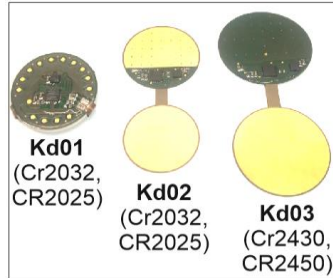

KEYLESS Defender - user manual

16.03.2021

www.keylessdefender.org

- 1) read user manual
- 2) types of chips

https://www.keylessdefender.org/wp-content/uploads/2020/05/KDmanual12_A.pdf

why 3 types :

KD03 - big battery

if there is not enough space - use lower battery !

- 3) examples of realized instalations

CARS	model	year	key foto	chip	battery original	note	how to open key
Audi	A3	2017		KD01 + CR2025	CR2032		https://www.youtube.com/watch?v=nQuifdO13_U
Audi	A5	2019		KD02 + CR2025	CR2032		https://www.youtube.com/watch?v=4kQqP-C_GRE
Audi	A6	2016		KD02+CR2025	CR2032		https://www.youtube.com/watch?v=epczngqBahw
Audi	A6, A7, A8	2019		KD01 + CR2025	CR2032		https://www.youtube.com/watch?v=FoHhUVD1_GQ
Audi	A7	2011		KD02+CR2025	CR2032		https://www.youtube.com/watch?v=epczngqBahw
Audi	A8	2017		KD02+CR2025	CR2032		https://www.youtube.com/watch?v=epczngqBahw
Audi	Q5	2016, 2017, 2018		KD02+CR2025	CR2032		https://www.youtube.com/watch?v=4kQqP-C_GRE
Audi	Q7	2008		KD01+CR2025	CR2032		https://www.youtube.com/watch?v=OIMYKRv-DoE